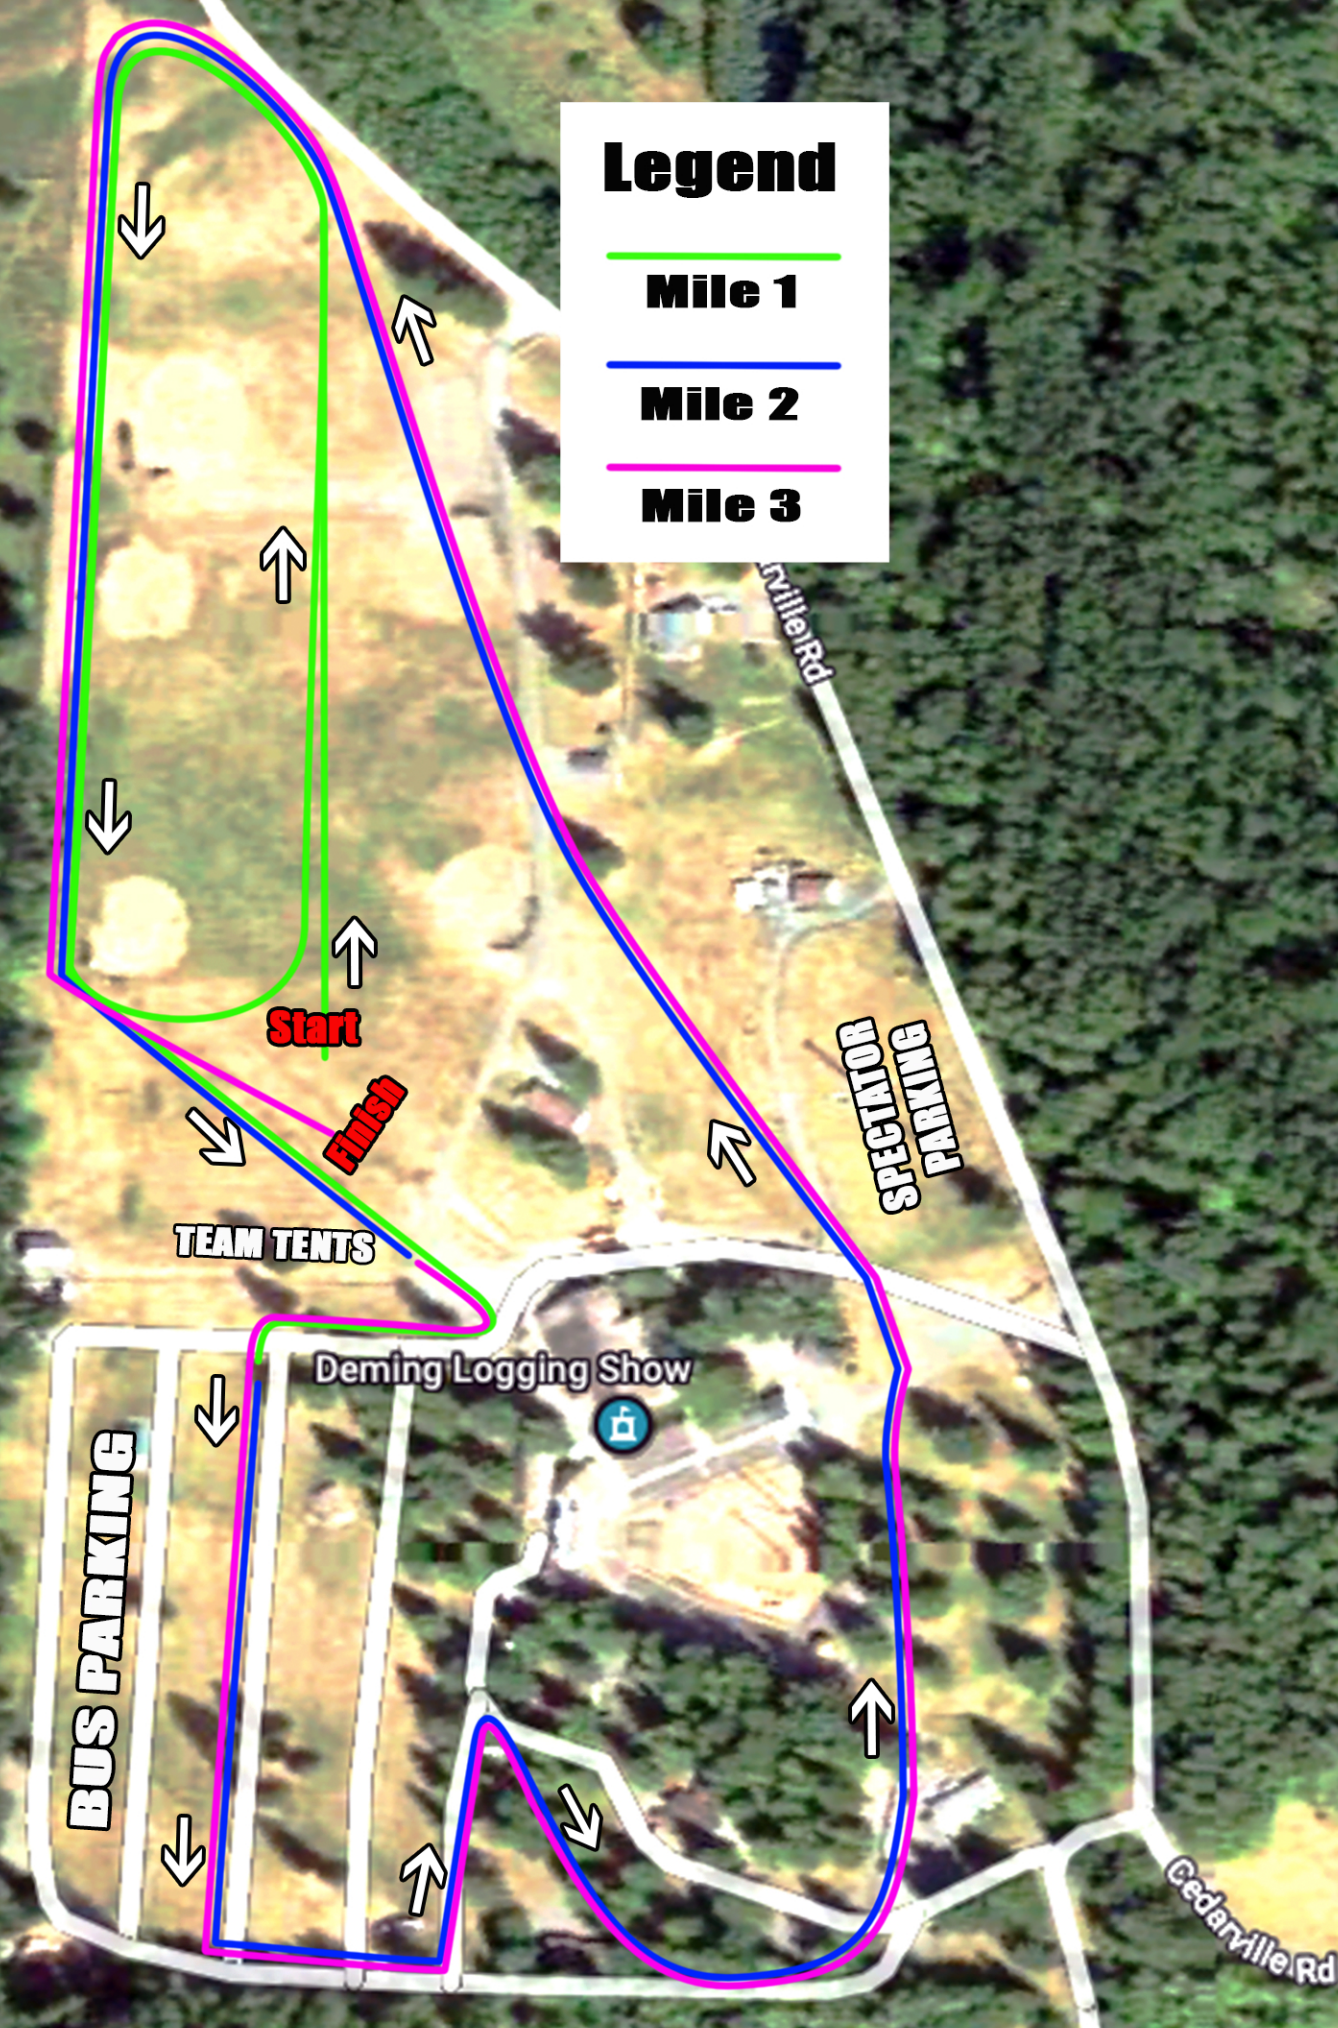

Legend

 Mile 1

 Mile 2

 Mile 3

Start

Finish

TEAM TENTS

**SPECTATOR
PARKING**

BUS PARKING

Deming Logging Show

Cedarville Rd

Cedarville Rd